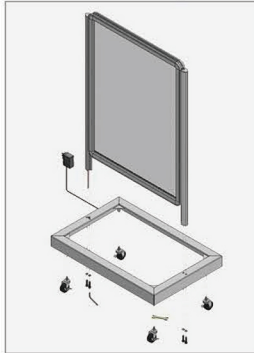

**LB-175 (Full Standing Type)**

Visible Area	<b>W610×L843mm</b>
Graphic Insert	<b>W616×L850mm</b>
Overall Size	<b>W755×D500×H1750mm</b>
Material	Frame:Aluminum Alloy, Anodized Finish Base:Steel Powder Painting

◎ **Separate components for**

- Easy to assembly
- Easy to dismantling
- Easy to delivery and storage

● **LB-175 Assembly Method**

● **LB-110 Assembly Method**

**LB-110 (Floor Standing Type)**

Visible Area	<b>W610×L843mm</b>
Graphic Insert	<b>W616×L850mm</b>
Overall Size	<b>W755×D500×H1100mm</b>
Material	Frame:Aluminum Alloy, Anodized Finish Base:Steel Powder Painting

※ Accessories with an adaptor and a remote control(Poster and Graphic are not included). We can provide graphics if required.

◎ **Hanging LED Light Box**

**LB-11H(A1/Vertical)**

Visible Area	<b>W610×L843mm</b>
Graphic Insert	<b>W616×L850mm</b>
Overall Size	<b>W670×L903×D36mm</b>

**LB-12H(A1/Horizontal)**

Visible Area	<b>W843×L610mm</b>
Graphic Insert	<b>W850×L616mm</b>
Overall Size	<b>W903×L670×D36mm</b>

**LB-21H(A2/Vertical)**

Visible Area	<b>W422×L596mm</b>
Graphic Insert	<b>W429×L603mm</b>
Overall Size	<b>W483×L657×D36mm</b>