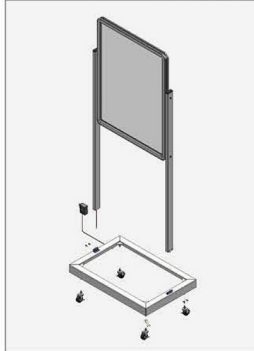

**LB-175 (Full Standing Type)**

Visible Area	<b>W610×L843mm</b>
Graphic Insert	<b>W616×L850mm</b>
Overall Size	<b>W755×D500×H1750mm</b>
Material	Frame:Aluminum Alloy, Anodized Finish Base:Steel Powder Painting

◎ **Separate components for**

- Easy to assembly
- Easy to dismantling
- Easy to delivery and storage

● **LB-175 Assembly Method**

● **LB-110 Assembly Method**

**LB-110 (Floor Standing Type)**

Visible Area	<b>W610×L843mm</b>
Graphic Insert	<b>W616×L850mm</b>
Overall Size	<b>W755×D500×H1100mm</b>
Material	Frame:Aluminum Alloy, Anodized Finish Base:Steel Powder Painting

※ Accessories with an adaptor and a remote control(Poster and Graphic are not included). We can provide graphics if required.

◎ **Hanging LED Light Box**

**LB-11H(A1/Vertical)**

Visible Area	<b>W610×L843mm</b>
Graphic Insert	<b>W616×L850mm</b>
Overall Size	<b>W670×L903×D36mm</b>

**LB-22H(A2/Horizontal)**

Visible Area	<b>W596×L422mm</b>
Graphic Insert	<b>W603×L429mm</b>
Overall Size	<b>W657×L483×D36mm</b>

◎ **Accessories Features**

● **Folding Hanging Ring**

● **Steel Wire**

- Quick to adjust the length, standard length is 60cm (Accept additional steel wire length if required)
- One set of steel wire supports up to 20kgs