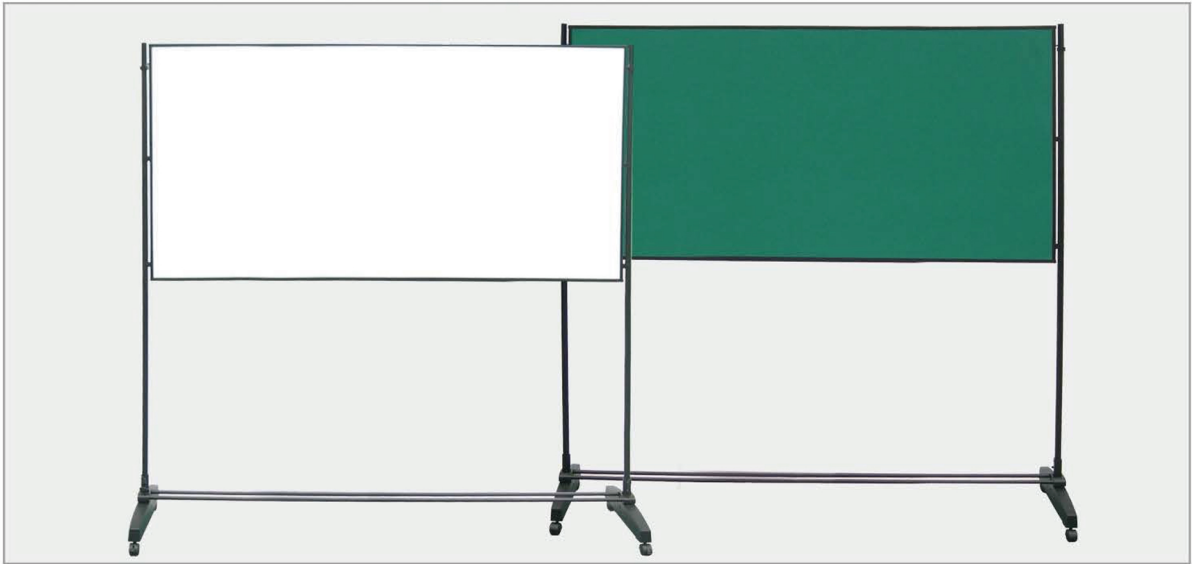

◎Dual Purpose Display Board (Horizontal)

	SW-129B Fabrics & Magnetic Whiteboard	SW-159B Fabrics & Magnetic Whiteboard	SW-189B Fabrics & Magnetic Whiteboard
Board	W120cm×L90cm	W150cm×L90cm	W180cm×L90cm
Total Size	W128cm×D50cm×H192cm	W158cm×D50cm×H192cm	W188cm×D50cm×H192cm

◎Connectible Display Board

Display screen can be connected with each other, the different shape can be varied, such as a Linear shaped, L-shaped, U-shaped, W-shaped, Curve shaped, etc.

◎Accessory — The J-Hook Hanging Cable with S Hooks allows for hanging objects such as posters, pictures and arts.