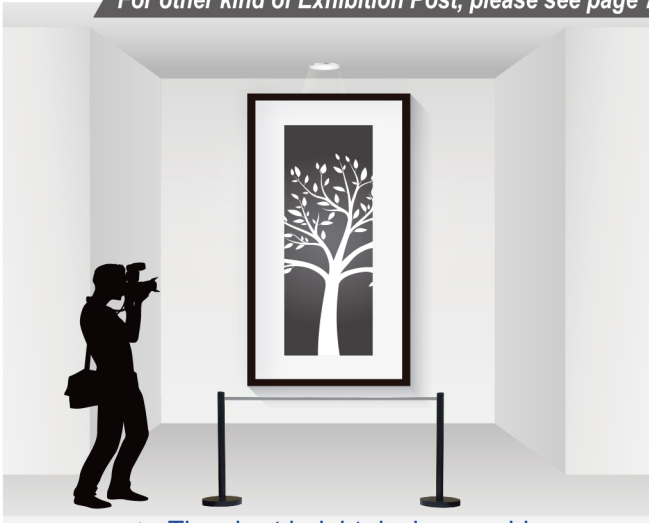

For other kind of Exhibition Post, please see page 7

★ The short height design provide an unobstructed view of exhibits for visitors.

Real Scene Example

3 STEPS

RF-R26BK (Black Post)

RF-R26GS (Gray Post)

RF-R26SC (Beige Post)

*Post Standard Color
Black, Gray
*Post Customized Color
Beige/ Other

ER-3GY

Elasticated Cord (Φ3.5mm, Gray)

Multi-function Stanchion -- for Soft Ground

For any soft ground :

- Lawn
- Snowfield
- Public Garden/Park

RF-12BK

Height	1055mm
Pole	Φ12mm
Material	Steel/ Black Painting