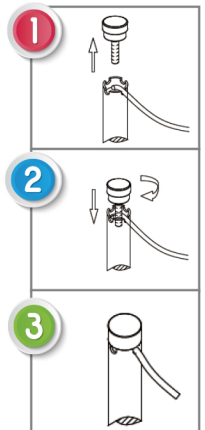

For other kind of Exhibition Post, please see page 7

★ The short height design provide an unobstructed view of exhibits for visitors.

Real Scene Example

3 STEPS

RF-R26BK (Black Post)

RF-R26GS (Gray Post)

RF-R26SC (Beige Post)

*Post Standard Color
Black, Gray
*Post Customized Color
Beige/ Other

ER-3GY

Elasticated Cord (Φ3.5mm, Gray)

Multi-function Stanchion -- for Soft Ground

For any soft ground :

- Lawn
- Snowfield
- Public Garden/Park

RF-12BK

Height	1055mm
Pole	Φ12mm
Material	Steel/ Black Painting