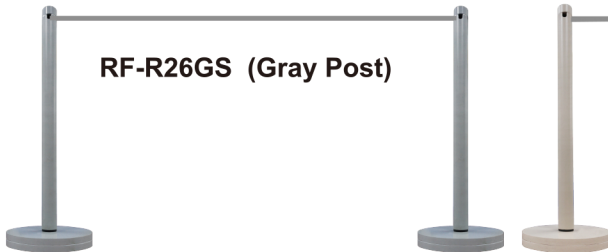

For other kind of Exhibition Post, please see page 7

★ The short height design provide an unobstructed view of exhibits for visitors.

Real Scene Example

3 STEPS

RF-R26BK (Black Post)

RF-R26GS (Gray Post)

RF-R26SC (Beige Post)

*Post Standard Color
Black, Gray
*Post Customized Color
Beige/ Other

ER-3GY

Elasticated Cord (Φ3.5mm, Gray)

Multi-function Stanchion -- for Soft Ground

For any soft ground :

- Lawn
- Snowfield
- Public Garden/Park

RF-12BK

Height	1055mm
Pole	Φ12mm
Material	Steel/ Black Painting