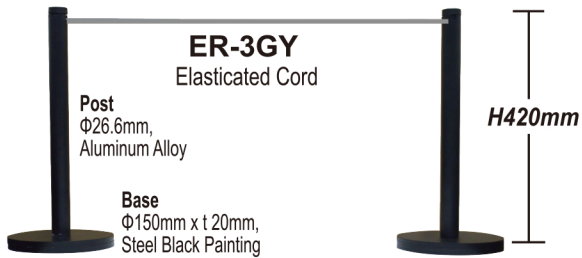

For other kind of Exhibition Post, please see page 7

★ The short height design provide an unobstructed view of exhibits for visitors.

Real Scene Example

3 STEPS

RF-R26BK (Black Post)

RF-R26GS (Gray Post)

RF-R26SC (Beige Post)

*Post Standard Color
Black, Gray
*Post Customized Color
Beige/ Other

ER-3GY

Elasticated Cord (Φ3.5mm, Gray)

Multi-function Stanchion -- for Soft Ground

For any soft ground :

- Lawn
- Snowfield
- Public Garden/Park

RF-12BK

Height	1055mm
Pole	Φ12mm
Material	Steel/ Black Painting