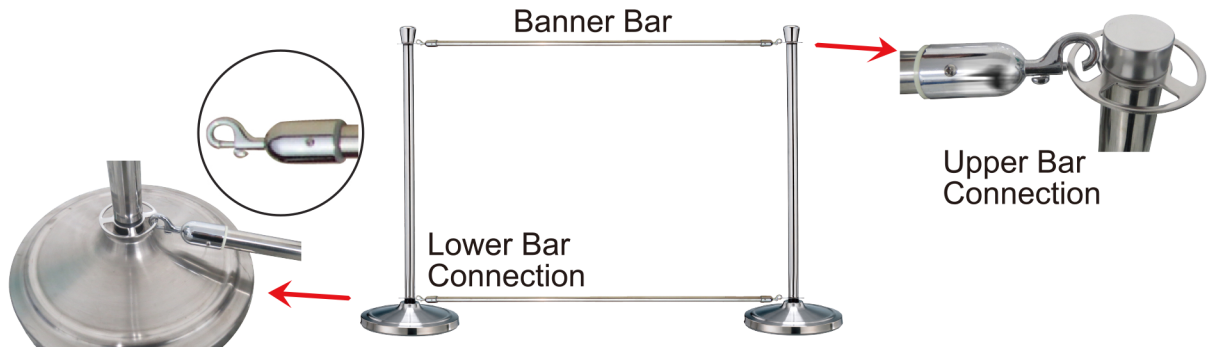

★ Use for Café Barrier

Stainless Steel #304

★ Use for Banner Stanchion

- Inner / Outdoor Activity
- Crowd Control / Advertising Function

2 Ways of Banner Fixing

Way 1 : Upper Banner Bar + Lower Banner Bar

Banner Bar :

- Standard Length: 140cm, 170cm
- Customized length is acceptable.

Way 2. Upper Banner Bar + Bungees

Bungee