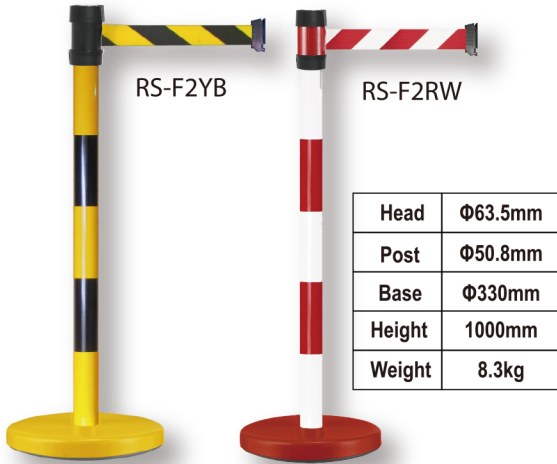

## ◎ Dual Color Post (Belt length:2m)

1. Innovative Dual color painting on steel post
2. Have better weather resistance than plastic dual color post on the current market.

**Best Caution & Eye-catching Effect Post !**

Head	Φ63.5mm
Post	Φ50.8mm
Base	Φ330mm
Height	1000mm
Weight	8.3kg

**\*Suitable Place:**  
Warehouse,  
factory,  
traffic station,  
car maintenance space,  
construction,  
parking,...,etc.

## ◎ Surface Fixed Post (Belt length:2m)

## ◎ Clear Post / Advertising Post (Belt length:2m&4m)

User can do advertising by filling in any small items or poster inside the post.

For example: beverage can  
color stones, doll...etc.

Insert advertising poster