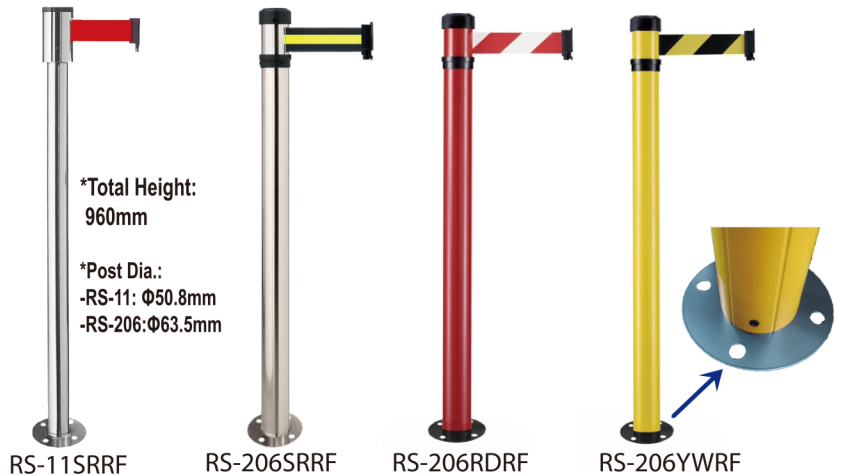

## ◎ Dual Color Post (Belt length:2m)

1. Innovative Dual color painting on steel post
2. Have better weather resistance than plastic dual color post on the current market.

**Best Caution & Eye-catching Effect Post !**

Head	Φ63.5mm
Post	Φ50.8mm
Base	Φ330mm
Height	1000mm
Weight	8.3kg

**\*Suitable Place:**  
Warehouse,  
factory,  
traffic station,  
car maintenance space,  
construction,  
parking,...,etc.

## ◎ Surface Fixed Post (Belt length:2m)

## ◎ Clear Post / Advertising Post (Belt length:2m&4m)

User can do advertising by filling in any small items or poster inside the post.

For example: beverage can  
color stones, doll...etc.

Insert advertising poster