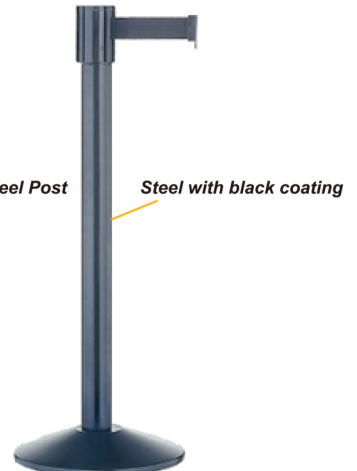

◎ 4 way (Belt Length:2m)

Item No.	Head	Post	Base	Height	Weight
RS-11	Φ74mm	Φ50.8mm	Φ330mm	980mm	8kg
RS-01	Φ74mm in one piece		Φ360mm	980mm	11kg

Features & Advantages

Connections in 4 directions

(1 belt + 3 grooves for belt connection)

■ RS-01 series [Noble]

■ RS-11 series [Standard]

Connect to safety fixing point
--Can avoid sudden belt releasing.

◎ 8 way (Belt Length:2m)

Connections in 8 directions

(1 belt + 7 grooves for belt connection)

Item No.	Head	Post	Base	Height	Weight
RS-23	Φ81mm	Φ63.5mm	Φ360mm	1000mm	11kg

RS-23SR

RS-23BK