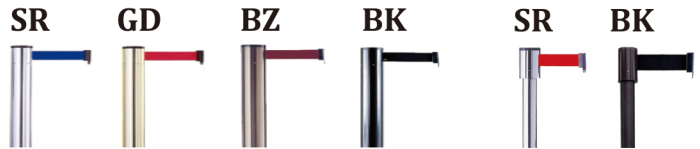

◎ 4 way (Belt Length:2m)

Item No.	Head	Post	Base	Height	Weight
RS-11	Φ74mm	Φ50.8mm	Φ330mm	980mm	8kg
RS-01	Φ74mm in one piece		Φ360mm	980mm	11kg

Features & Advantages

Connections in 4 directions

(1 belt + 3 grooves for belt connection)

■ RS-01 series [Noble]

■ RS-11 series [Standard]

Connect to safety fixing point
--Can avoid sudden belt releasing.

◎ 8 way (Belt Length:2m)

Connections in 8 directions

(1 belt + 7 grooves for belt connection)

Item No.	Head	Post	Base	Height	Weight
RS-23	Φ81mm	Φ63.5mm	Φ360mm	1000mm	11kg

RS-23SR

RS-23BK