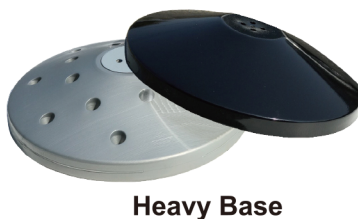

◎ 4 way (Belt Length:2m)

Item No.	Head	Post	Base	Height	Weight
RS-11	Φ74mm	Φ50.8mm	Φ330mm	980mm	8kg
RS-01	Φ74mm in one piece		Φ360mm	980mm	11kg

Features & Advantages

Connections in 4 directions

(1 belt + 3 grooves for belt connection)

■ RS-01 series [Noble]

■ RS-11 series [Standard]

Connect to safety fixing point
--Can avoid sudden belt releasing.

◎ 8 way (Belt Length:2m)

Connections in 8 directions

(1 belt + 7 grooves for belt connection)