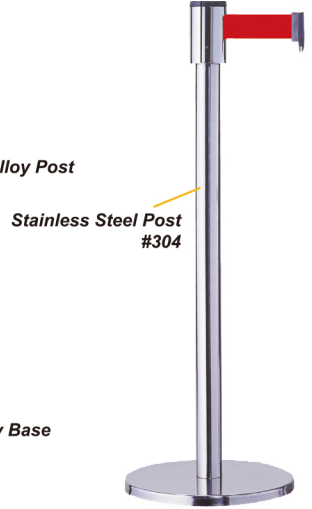

◎ 4 way (Belt Length:2m)

Item No.	Head	Post	Base	Height	Weight
RS-11	Φ74mm	Φ50.8mm	Φ330mm	980mm	8kg
RS-01	Φ74mm in one piece		Φ360mm	980mm	11kg

Features & Advantages

Connections in 4 directions

(1 belt + 3 grooves for belt connection)

■ RS-01 series [Noble]

■ RS-11 series [Standard]

Connect to safety fixing point
--Can avoid sudden belt releasing.

◎ 8 way (Belt Length:2m)

Connections in 8 directions

(1 belt + 7 grooves for belt connection)

Item No.	Head	Post	Base	Height	Weight
RS-23	Φ81mm	Φ63.5mm	Φ360mm	1000mm	11kg

RS-23SR

RS-23BK