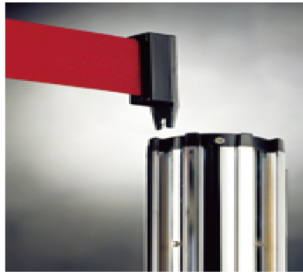

◎ 4 way (Belt Length:2m)

Item No.	Head	Post	Base	Height	Weight
RS-11	Φ74mm	Φ50.8mm	Φ330mm	980mm	8kg
RS-01	Φ74mm in one piece		Φ360mm	980mm	11kg

Features & Advantages

Connections in 4 directions

(1 belt + 3 grooves for belt connection)

■ RS-01 series [Noble]

■ RS-11 series [Standard]

Connect to safety fixing point
--Can avoid sudden belt releasing.

◎ 8 way (Belt Length:2m)

Connections in 8 directions

(1 belt + 7 grooves for belt connection)

Item No.	Head	Post	Base	Height	Weight
RS-23	Φ81mm	Φ63.5mm	Φ360mm	1000mm	11kg

RS-23SR

RS-23BK