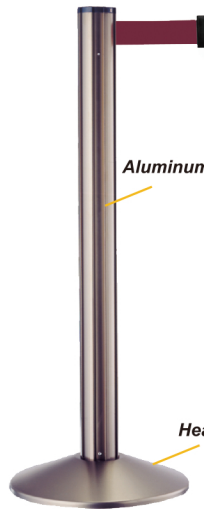

◎ 4 way (Belt Length:2m)

Item No.	Head	Post	Base	Height	Weight
RS-11	Φ74mm	Φ50.8mm	Φ330mm	980mm	8kg
RS-01	Φ74mm in one piece		Φ360mm	980mm	11kg

Features & Advantages

Connections in 4 directions

(1 belt + 3 grooves for belt connection)

■ RS-01 series [Noble]

■ RS-11 series [Standard]

Connect to safety fixing point
--Can avoid sudden belt releasing.

◎ 8 way (Belt Length:2m)

Connections in 8 directions

(1 belt + 7 grooves for belt connection)

Item No.	Head	Post	Base	Height	Weight
RS-23	Φ81mm	Φ63.5mm	Φ360mm	1000mm	11kg

RS-23SR

RS-23BK