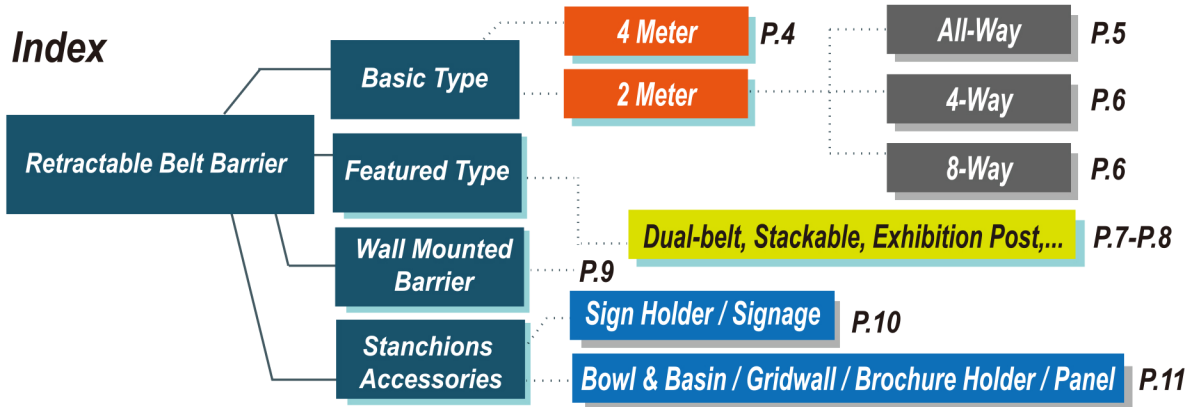

Retractable Belt Barrier

Index

Belt Color / Printing

SINGLE COLOR TAPE
-- 8 OPTIONS

8 OPTIONS

RD	Red	
DP	Deep Pink	
BE	Blue	
GN	Green	
AN	Auburn	
GY	Gray	
BK	Black	
YW	Yellow	

DUAL COLOR TAPE
-- 3 OPTIONS

3 OPTIONS

BYB	Yellow / Black (Stripe)	
YB	Red / White (Stripe)	
RW	Black / Yellow (Fluorescent) / Black	

THREE COLOR TAPE
1 OPTIONS

1 OPTIONS

RWB	Red / White / Blue	
-----	--------------------	--

CUSTOMIZED LOGO

WORD PRINTING

Our Client's Logo Printing Instance

Worldwide Famous Brand

Shopping Mall,
Department Store,
Restraunt...,etc.

Airport,
Traffic Station
Airplane company...,etc.