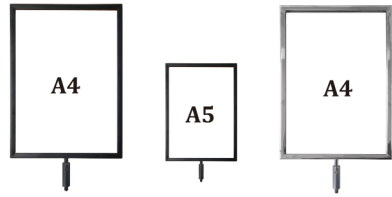

Adjustable Orientation Sign Holder Vertical / Horizontal

Steel Frame Sign Holder

Simple & Stylish Design !

| | RP-S41BK | RP-S51BK | RP-S41SR |
|----------------|----------------------|----------------------|---------------|
| Frame Material | Steel Black Painting | Steel Black Painting | Steel Plating |
| Poster Size | A4 | A5 | A4 |
| Direction | Vertical | Vertical | Vertical |

Aluminum Alloy Frame Sign Holder

Vertical

| | RP-41 (A4 size) | RP-41(BK) (A4 size) | RP-41F (A4 size) | RP-41D (A4 size) |
|---------------------|------------------------|------------------------------|-------------------------|-------------------------|
| Frame Material | Aluminum Alloy | Aluminum Alloy with Painting | Aluminum Alloy | Aluminum Alloy |
| Other Size Item No. | RP-31 (A3 size) | RP-31BK (A3 size) | RP-31F (A3 size) | RP-31D (A3 size) |

Horizontal

| | RP-42 (A4 size) | RP-42F (A4 size) | RP-42D (A4 size) |
|---------------------|------------------------|-------------------------|-------------------------|
| Frame Material | Aluminum Alloy | Aluminum Alloy | Aluminum Alloy |
| Other Size Item No. | RP-32 (A3 size) | RP-32F (A3 size) | RP-32D (A3 size) |

Brochure Holder -For brochure, leaflet

BD-E3BK (A4 size)
W230 x D75 x H305mm
Steel Painting