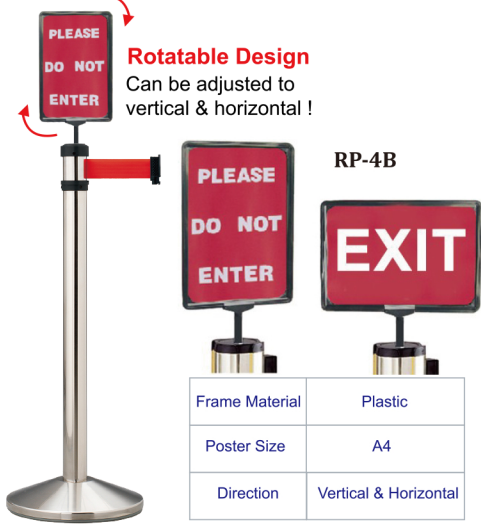

Adjustable Orientation Sign Holder Vertical / Horizontal

Steel Frame Sign Holder

Simple & Stylish Design !

| | RP-S41BK | RP-S51BK | RP-S41SR |
|----------------|----------------------|----------------------|---------------|
| Frame Material | Steel Black Painting | Steel Black Painting | Steel Plating |
| Poster Size | A4 | A5 | A4 |
| Direction | Vertical | Vertical | Vertical |

Aluminum Alloy Frame Sign Holder

Vertical

| | RP-41 (A4 size) | RP-41(BK) (A4 size) | RP-41F (A4 size) | RP-41D (A4 size) |
|---------------------|------------------------|------------------------------|-------------------------|-------------------------|
| Frame Material | Aluminum Alloy | Aluminum Alloy with Painting | Aluminum Alloy | Aluminum Alloy |
| Other Size Item No. | RP-31 (A3 size) | RP-31BK (A3 size) | RP-31F (A3 size) | RP-31D (A3 size) |

Brochure Holder -For brochure, leaflet

BD-E3BK (A4 size)
W230 x D75 x H305mm
Steel Painting