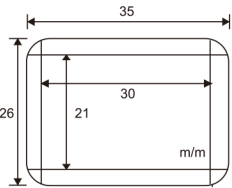

Adjustable Orientation Sign Holder Vertical / Horizontal

Steel Frame Sign Holder

Simple & Stylish Design !

| | RP-S41BK | RP-S51BK | RP-S41SR |
|----------------|----------------------|----------------------|---------------|
| Frame Material | Steel Black Painting | Steel Black Painting | Steel Plating |
| Poster Size | A4 | A5 | A4 |
| Direction | Vertical | Vertical | Vertical |

Aluminum Alloy Frame Sign Holder

Vertical

| | RP-41 (A4 size) | RP-41(BK) (A4 size) | RP-41F (A4 size) | RP-41D (A4 size) |
|---------------------|------------------------|------------------------------|-------------------------|-------------------------|
| Frame Material | Aluminum Alloy | Aluminum Alloy with Painting | Aluminum Alloy | Aluminum Alloy |
| Other Size Item No. | RP-31 (A3 size) | RP-31BK (A3 size) | RP-31F (A3 size) | RP-31D (A3 size) |

Horizontal

| | RP-42 (A4 size) | RP-42F (A4 size) | RP-42D (A4 size) |
|---------------------|------------------------|-------------------------|-------------------------|
| Frame Material | Aluminum Alloy | Aluminum Alloy | Aluminum Alloy |
| Other Size Item No. | RP-32 (A3 size) | RP-32F (A3 size) | RP-32D (A3 size) |

Brochure Holder -For brochure, leaflet

BD-E3BK (A4 size)
W230 x D75 x H305mm
Steel Painting