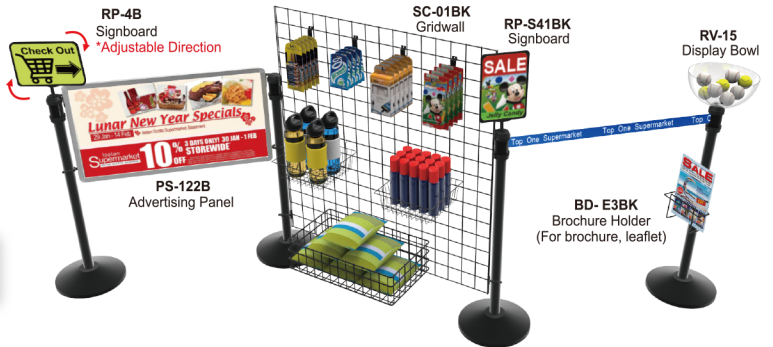

Adjustable Orientation Sign Holder Vertical / Horizontal

Steel Frame Sign Holder

Simple & Stylish Design !

| | RP-S41BK | RP-S51BK | RP-S41SR |
|----------------|----------------------|----------------------|---------------|
| Frame Material | Steel Black Painting | Steel Black Painting | Steel Plating |
| Poster Size | A4 | A5 | A4 |
| Direction | Vertical | Vertical | Vertical |

Aluminum Alloy Frame Sign Holder

Vertical

| | RP-41 (A4 size) | RP-41(BK) (A4 size) | RP-41F (A4 size) | RP-41D (A4 size) |
|---------------------|------------------------|------------------------------|-------------------------|-------------------------|
| Frame Material | Aluminum Alloy | Aluminum Alloy with Painting | Aluminum Alloy | Aluminum Alloy |
| Other Size Item No. | RP-31 (A3 size) | RP-31BK (A3 size) | RP-31F (A3 size) | RP-31D (A3 size) |

Brochure Holder -For brochure, leaflet

BD-E3BK (A4 size)
W230 x D75 x H305mm
Steel Painting