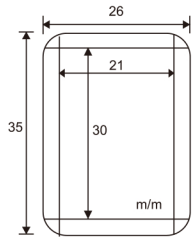

Adjustable Orientation Sign Holder Vertical / Horizontal

Steel Frame Sign Holder

Simple & Stylish Design !

| | RP-S41BK | RP-S51BK | RP-S41SR |
|----------------|----------------------|----------------------|---------------|
| Frame Material | Steel Black Painting | Steel Black Painting | Steel Plating |
| Poster Size | A4 | A5 | A4 |
| Direction | Vertical | Vertical | Vertical |

Aluminum Alloy Frame Sign Holder

Vertical

| | RP-41 (A4 size) | RP-41(BK) (A4 size) | RP-41F (A4 size) | RP-41D (A4 size) |
|---------------------|------------------------|------------------------------|-------------------------|-------------------------|
| Frame Material | Aluminum Alloy | Aluminum Alloy with Painting | Aluminum Alloy | Aluminum Alloy |
| Other Size Item No. | RP-31 (A3 size) | RP-31BK (A3 size) | RP-31F (A3 size) | RP-31D (A3 size) |

Horizontal

| | RP-42 (A4 size) | RP-42F (A4 size) | RP-42D (A4 size) |
|---------------------|------------------------|-------------------------|-------------------------|
| Frame Material | Aluminum Alloy | Aluminum Alloy | Aluminum Alloy |
| Other Size Item No. | RP-32 (A3 size) | RP-32F (A3 size) | RP-32D (A3 size) |

Brochure Holder -For brochure, leaflet

BD-E3BK (A4 size)
W230 x D75 x H305mm
Steel Painting